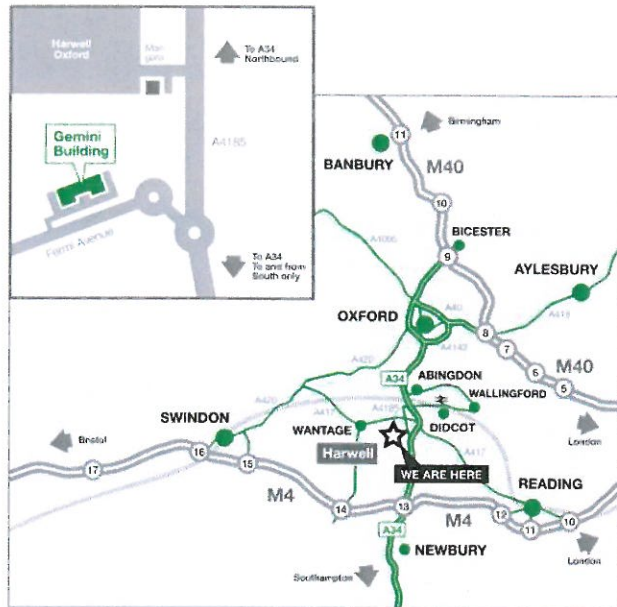

By road:

The Gemini Building is off the A4185, midway between Newbury and Oxford. From junction 13 of the M4, take the A34 northbound. From junction 9 of the M40, take the A34 southbound.

By rail:

Ricardo-AEA is 8 km (5 miles) south west of Didcot Parkway railway station. The station is well served with trains from London Paddington, Bristol, South Wales and Birmingham. Taxis are available at the station.

By air:

Heathrow, Stansted, Gatwick, Birmingham and Southampton airports are all within a short distance of the motorway and railway networks.

[\(View larger map\)](#)